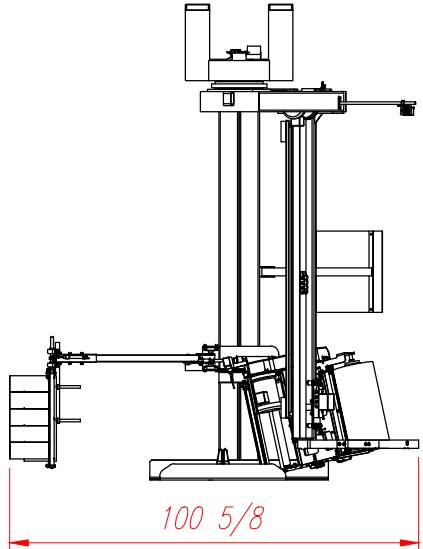

PHOENIX

The Stretch Wrapping Experts

For more information call 800-845-2222 or visit us at www.phoenixwrappers.com

WWW.PHOENIXWRAPPERS.COM

| | | |
|----------------|------------|--------|
| CLIENT: | STANDARD | DATE: |
| DISTRIBUTOR: | STANDARD | QUOTE: |
| MACHINE MODEL: | PRTL-2150A | |

PRELIMINARY LAYOUT FOR REF.

GLEN CARTER