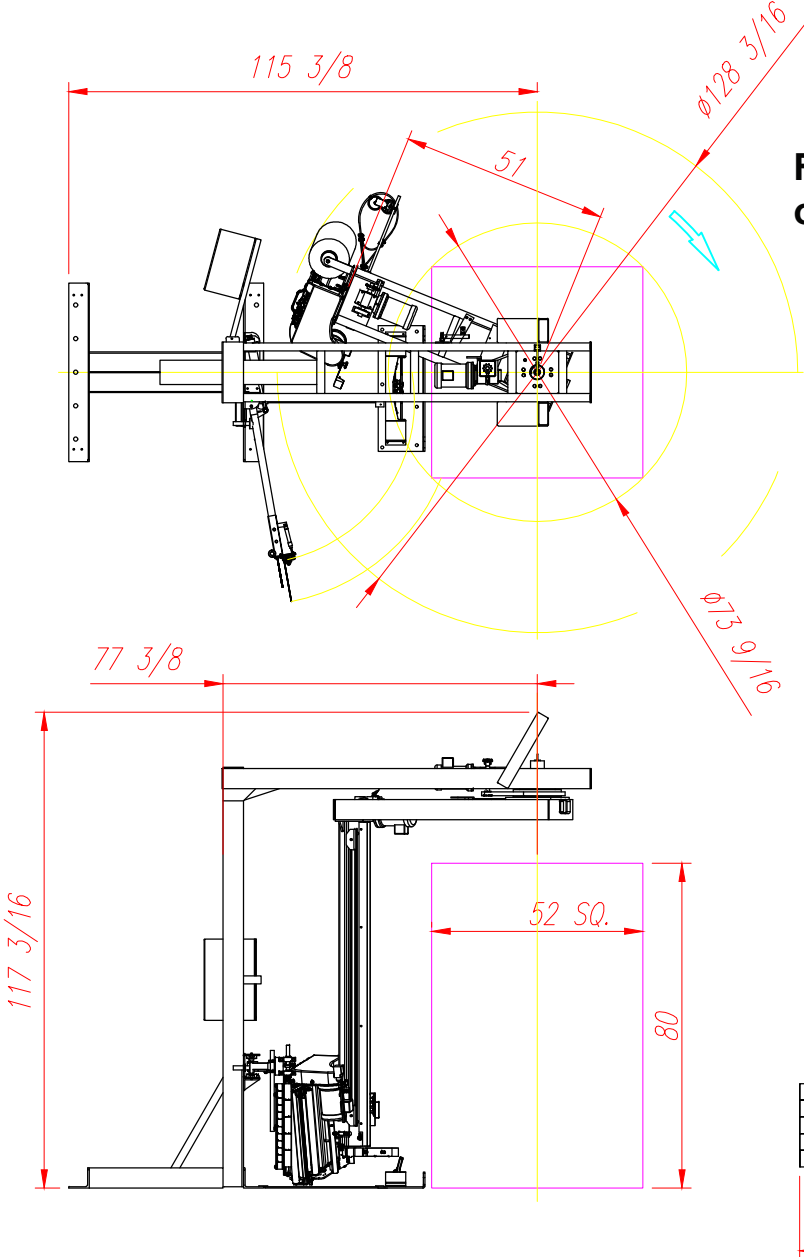

PHOENIX

The Stretch Wrapping Experts

For more information call 800-845-2222 or visit us at www.phoenixwrappers.com

WWW.PHOENIXWRAPPERS.COM

| | | |
|----------------|------------|--------|
| CLIENT: | STANDARD | DATE: |
| DISTRIBUTOR: | STANDARD | QUOTE: |
| MACHINE MODEL: | PRTL-2150A | |

PRELIMINARY LAYOUT FOR REF.

GLEN CARTER