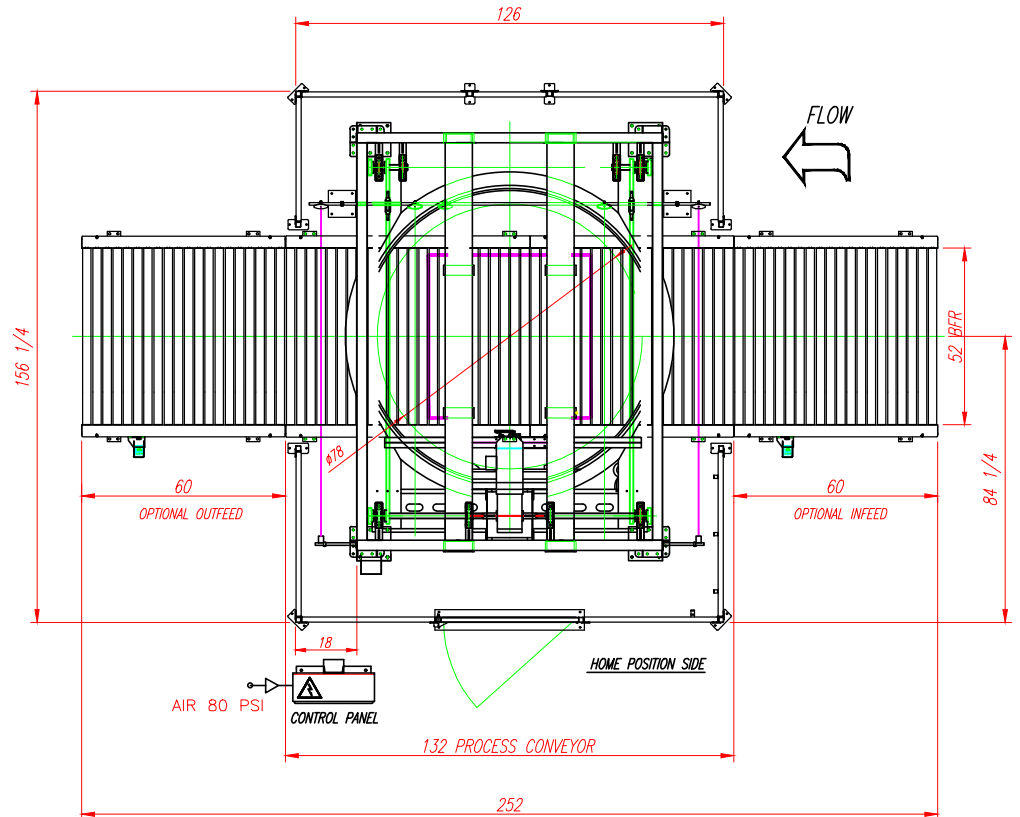

The Stretch Wrapping Experts

For more information call 800-841-2222 or visit us at www.phoenixwrappers.com

GLEN CARTER

PRELIMINARY LAYOUT FOR REF.

WWW.PHOENIXWRAPPERS.COM

CLIENT:	STANDARD	DATE:
DISTRIBUTOR:	STANDARD	QUOTE:
MACHINE MODEL:	PRRA-2100	