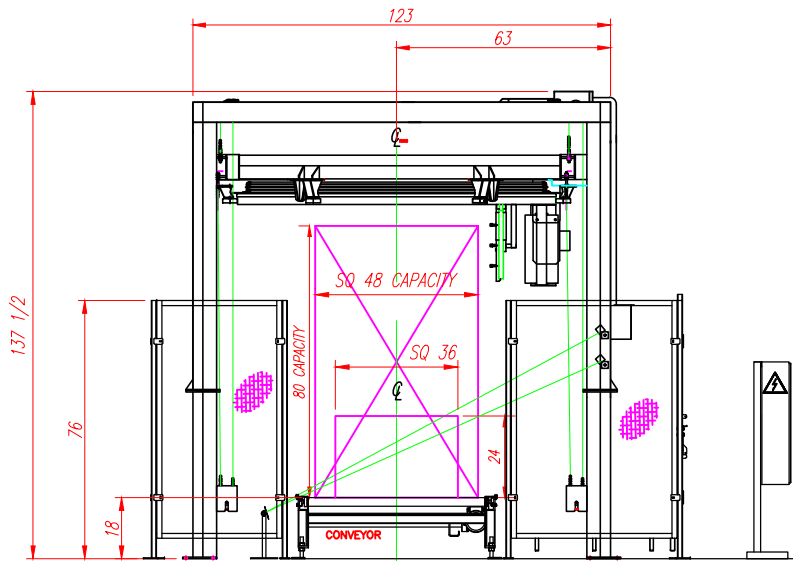

The Stretch Wrapping Experts

For more information call 800-841-2222 or visit us at www.phoenixwrappers.com

GLEN CARTER

PRELIMINARY LAYOUT FOR REF.

WWW.PHOENIXWRAPPERS.COM

CLIENT:	STANDARD	DATE:
DISTRIBUTOR:	STANDARD	QUOTE:
MACHINE MODEL:	PRRA-2100	