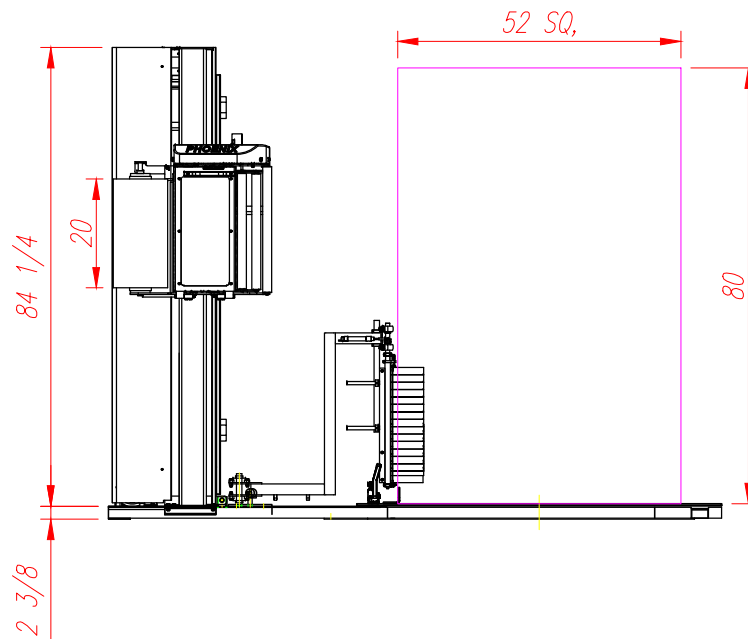

The Stretch Wrapping Experts

For more information call 800-821-4646 or visit us at www.phoenixwrappers.com

GLEN CARTER

PRELIMINARY LAYOUT FOR REF.

WWW.PHOENIXWRAPPERS.COM

CLIENT: STANDARD	DATE:
DISTRIBUTOR: STANDARD	QUOTE:
MACHINE MODEL: PLPA-2150	