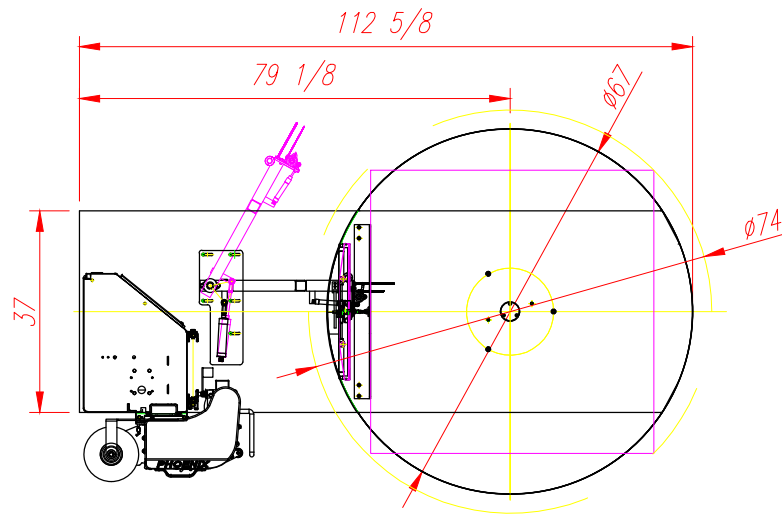

The Stretch Wrapping Experts

For more information call 800-821-4646 or visit us at www.phoenixwrappers.com

GLEN CARTER

PRELIMINARY LAYOUT FOR REF.

WWW.PHOENIXWRAPPERS.COM

CLIENT: STANDARD	DATE:
DISTRIBUTOR: STANDARD	QUOTE:
MACHINE MODEL: PLPA-2150	