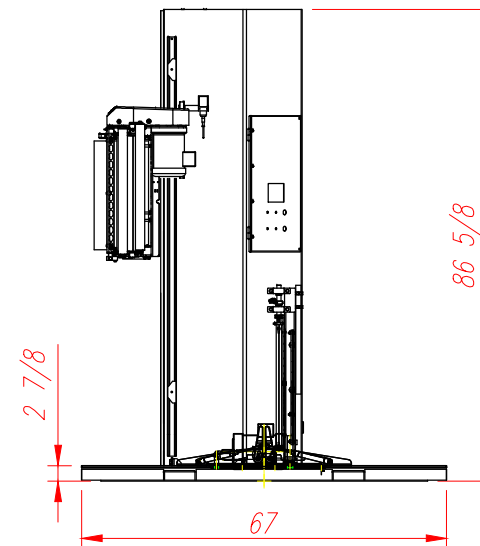

The Stretch Wrapping Experts

For more information call 800-821-4646 or visit us at www.phoenixwrappers.com

GLEN CARTER

PRELIMINARY LAYOUT FOR REF.

WWW.PHOENIXWRAPPERS.COM

CLIENT: STANDARD	DATE:
DISTRIBUTOR: STANDARD	QUOTE:
MACHINE MODEL: PLPA-2150	