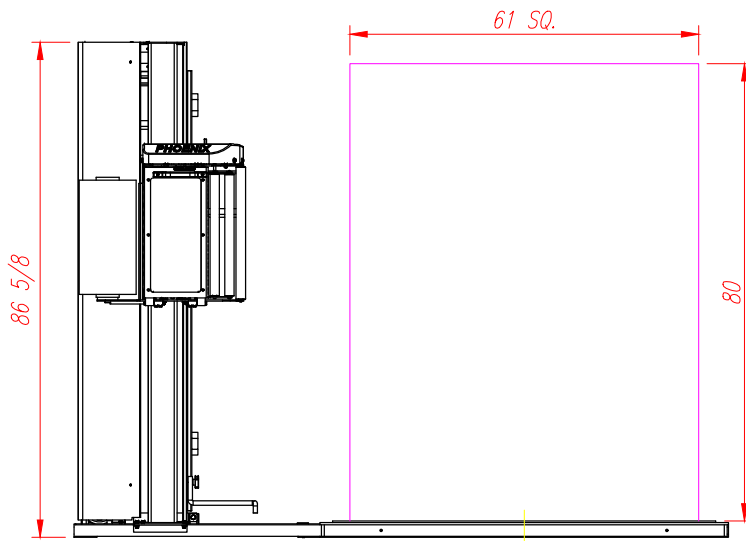

# PHOENIX

The Stretch Wrapping Experts

For more information call 800-845-2300 or visit us at [www.phoenixwrappers.com](http://www.phoenixwrappers.com)

WWW.PHOENIXWRAPPERS.COM

CLIENT:	STANDARD	DATE:	
DISTRIBUTOR:	STANDARD	QUOTE:	
MACHINE MODEL:	PLP-2300		

PRELIMINARY LAYOUT FOR REF.