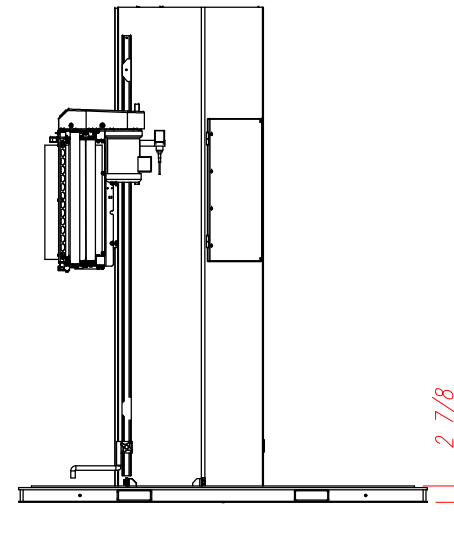

# PHOENIX

The Stretch Wrapping Experts

For more information call 800-845-2300 or visit us at [www.phoenixwrappers.com](http://www.phoenixwrappers.com)

WWW.PHOENIXWRAPPERS.COM

CLIENT:	STANDARD	DATE:	
DISTRIBUTOR:	STANDARD	QUOTE:	
MACHINE MODEL:	PLP-2300		

PRELIMINARY LAYOUT FOR REF.