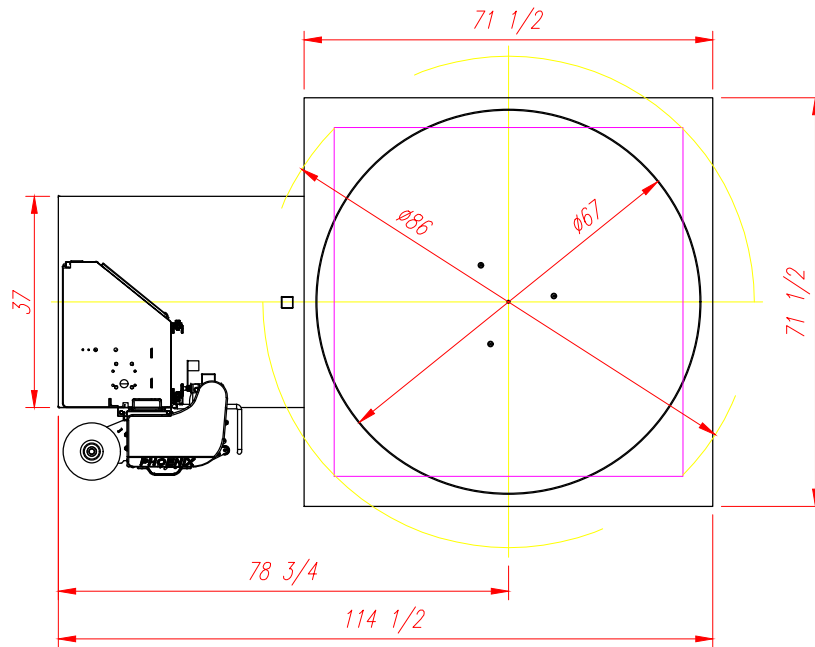

# PHOENIX

The Stretch Wrapping Experts

For more information call 800-845-2300 or visit us at [www.phoenixwrappers.com](http://www.phoenixwrappers.com)

WWW.PHOENIXWRAPPERS.COM

CLIENT:	STANDARD	DATE:	
DISTRIBUTOR:	STANDARD	QUOTE:	
MACHINE MODEL:	PLP-2300		

PRELIMINARY LAYOUT FOR REF.