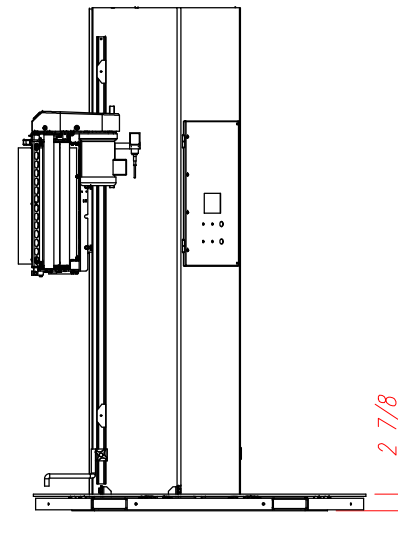

PHOENIX

The Stretch Wrapping Experts

For more information call 800-845-1111 (- \$!- +&+
or visit us at www.phoenixwrappers.com

GLEN CARTER

PRELIMINARY LAYOUT FOR REF.

WWW.PHOENIXWRAPPERS.COM

CLIENT:	STANDARD	DATE:	
DISTRIBUTOR:	STANDARD	QUOTE:	
MACHINE MODEL:	PLP-2150		