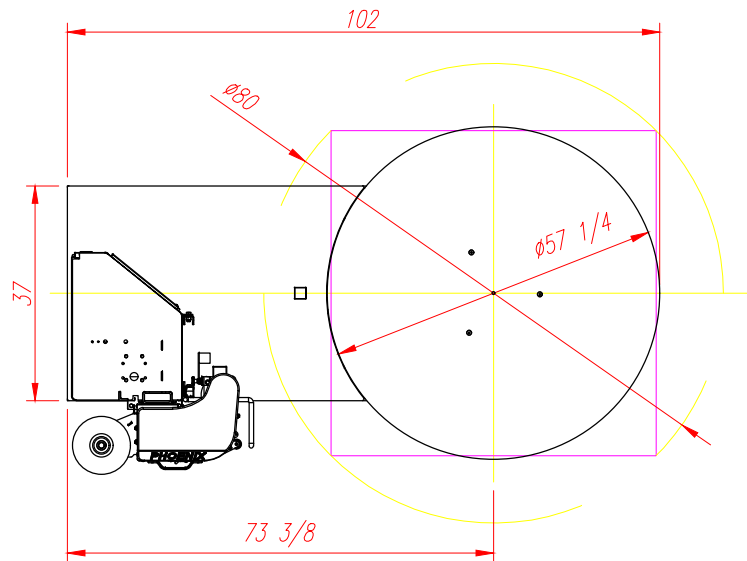

PHOENIX

The Stretch Wrapping Experts

For more information call 800-845-1111 (- \$!- +&+
or visit us at www.phoenixwrappers.com

GLEN CARTER

PRELIMINARY LAYOUT FOR REF.

WWW.PHOENIXWRAPPERS.COM

CLIENT:	STANDARD	DATE:	
DISTRIBUTOR:	STANDARD	QUOTE:	
MACHINE MODEL:	PLP-2150		