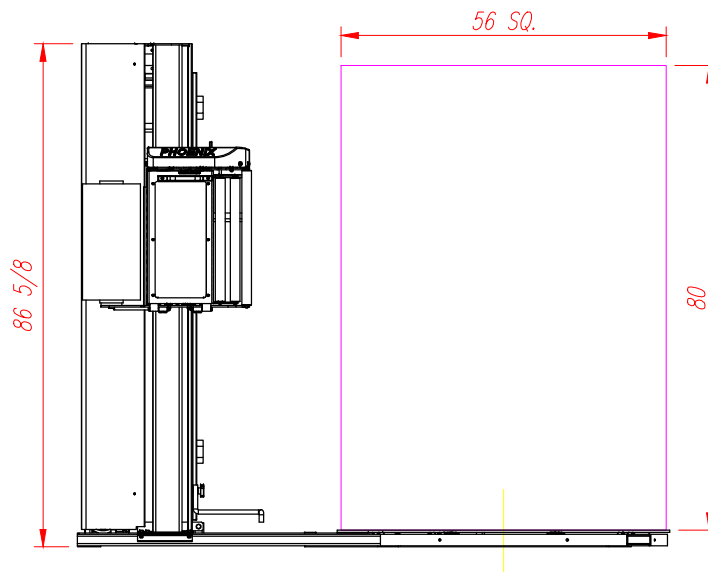

PHOENIX

The Stretch Wrapping Experts

For more information call 800-845-1111 (- \$!- +&+
or visit us at www.phoenixwrappers.com

GLEN CARTER

PRELIMINARY LAYOUT FOR REF.

WWW.PHOENIXWRAPPERS.COM

CLIENT:	STANDARD	DATE:	
DISTRIBUTOR:	STANDARD	QUOTE:	
MACHINE MODEL:	PLP-2150		