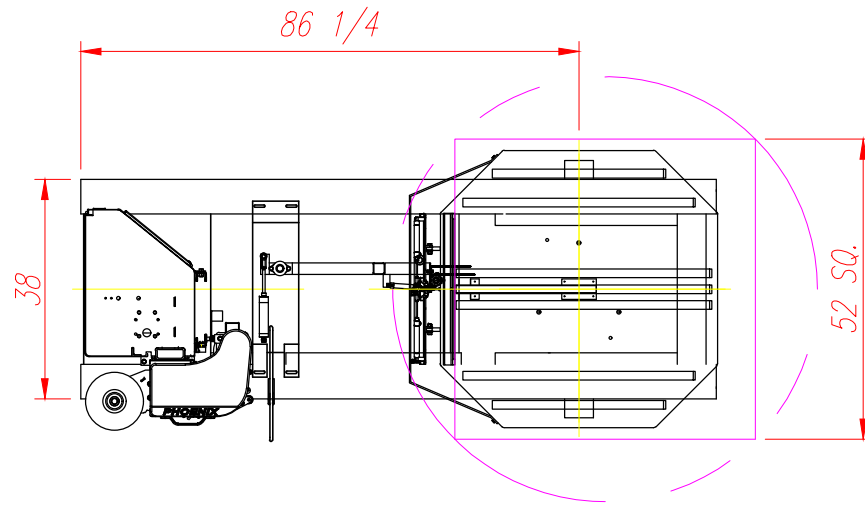

# PHOENIX

The Stretch Wrapping Experts

For more information call 800-828-2222 or visit us at [www.phoenixwrappers.com](http://www.phoenixwrappers.com)

GLEN CARTER

PRELIMINARY LAYOUT FOR REF.

WWW.PHOENIXWRAPPERS.COM

CLIENT:	STANDARD	DATE:	
DISTRIBUTOR:	STANDARD	QUOTE:	
MACHINE MODEL:	PHPA-2150		