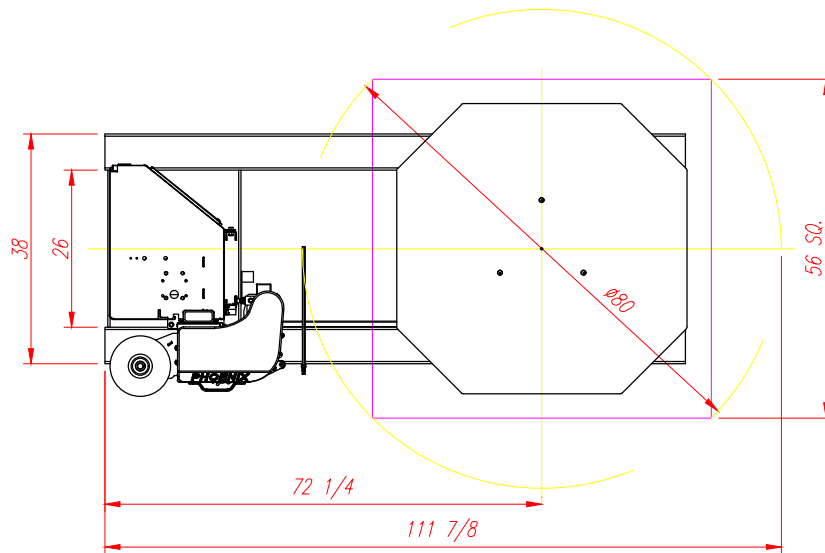

PHOENIX

The Stretch Wrapping Experts

For more information call 800-845-8888 or visit us at www.phoenixwrappers.com

WWW.PHOENIXWRAPPERS.COM

CLIENT:	STANDARD	DATE:	
DISTRIBUTOR:	STANDARD	QUOTE:	
MACHINE MODEL:	PHP-2150		

PRELIMINARY LAYOUT FOR REF.