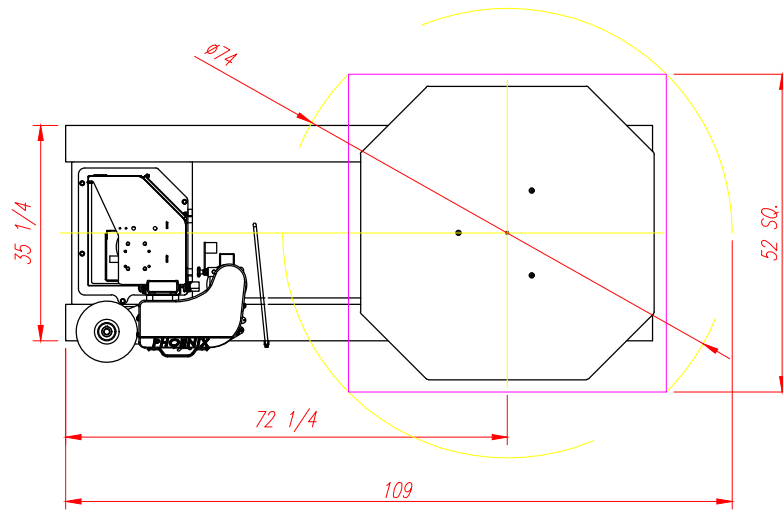

PHOENIX

The Stretch Wrapping Experts

For more information call 800-845-1111 or visit us at www.phoenixwrappers.com

WWW.PHOENIXWRAPPERS.COM

CLIENT:	STANDARD	DATE:
DISTRIBUTOR:	STANDARD	QUOTE:
MACHINE MODEL:	PHP-2100	

PRELIMINARY LAYOUT FOR REF.