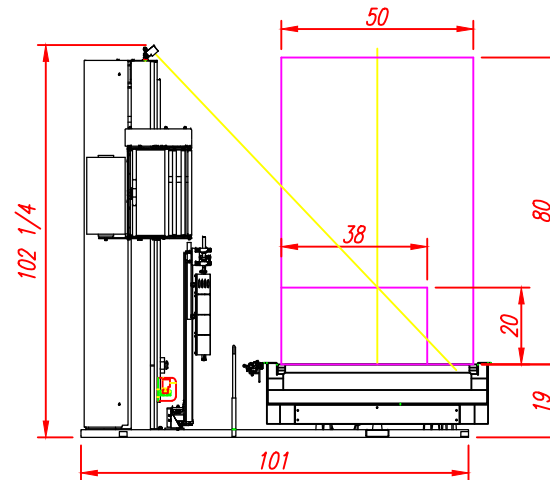

# PHOENIX

The Stretch Wrapping Experts

For more information call 800-845-2262 or visit us at [www.phoenixwrappers.com](http://www.phoenixwrappers.com)

GLEN CARTER

PRELIMINARY LAYOUT FOR REF.

WWW.PHOENIXWRAPPERS.COM

CLIENT:	STANDARD	DATE:
DISTRIBUTOR:	STANDARD	QUOTE:
MACHINE MODEL:	PCTA-2000	