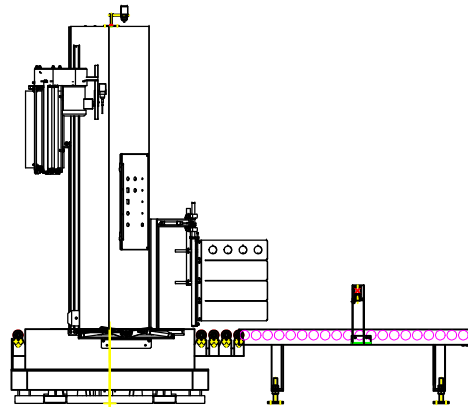

# PHOENIX

The Stretch Wrapping Experts

For more information call 800-845-2262 or visit us at [www.phoenixwrappers.com](http://www.phoenixwrappers.com)

GLEN CARTER

PRELIMINARY LAYOUT FOR REF.

WWW.PHOENIXWRAPPERS.COM

CLIENT:	STANDARD	DATE:
DISTRIBUTOR:	STANDARD	QUOTE:
MACHINE MODEL:	PCTA-2000	