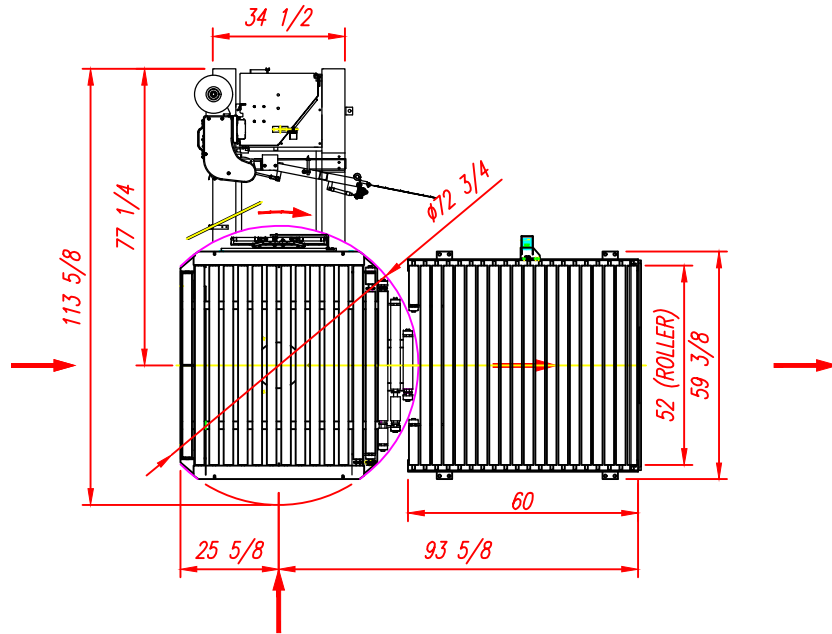

# PHOENIX

The Stretch Wrapping Experts

For more information call 800-845-2262 or visit us at [www.phoenixwrappers.com](http://www.phoenixwrappers.com)

GLEN CARTER

PRELIMINARY LAYOUT FOR REF.

WWW.PHOENIXWRAPPERS.COM